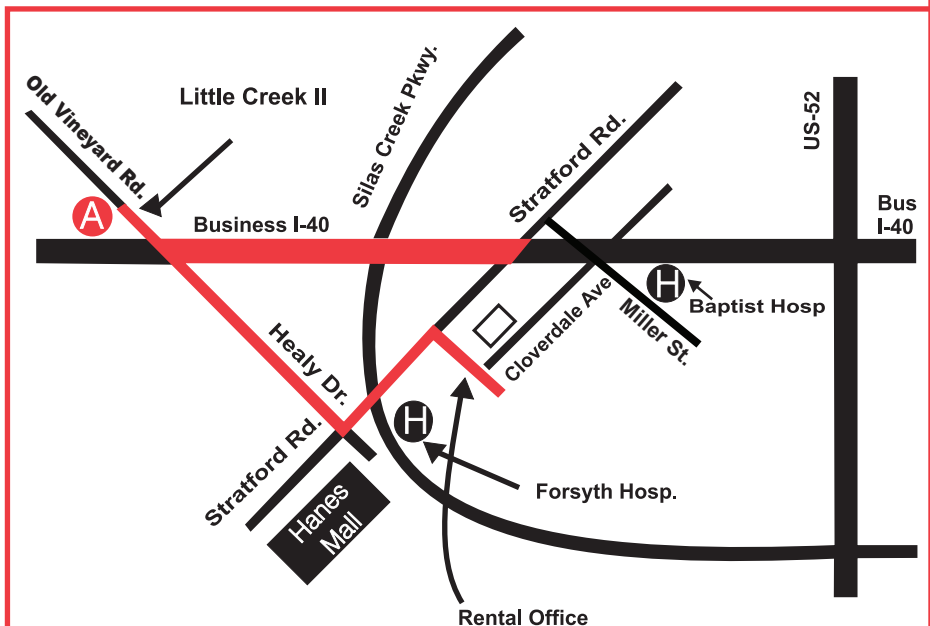

LITTLE CREEK APARTMENTS

Office: 2325 Cloverdale Ave
 Winston-Salem, NC
 (336) 724-1721
 Weekdays 8:00 - 5:30

**One Bedroom Apt.
 619 Sq. Ft.**

**Two Bedroom Apt.
 832 Sq. Ft.**

One Bedroom _____ Per Month

Extra Services:

- 24-Hour Maintenance (Emergency Maintenance Only after 5pm & Weekends)
- Well Trained Staff to Assist You

- 6.3 Miles From NCSA
- 6.4 Miles From WSSU
- 3.5 Miles From WFUBMC
- 5.0 Miles From WFU
- 5.3 Miles From Salem College