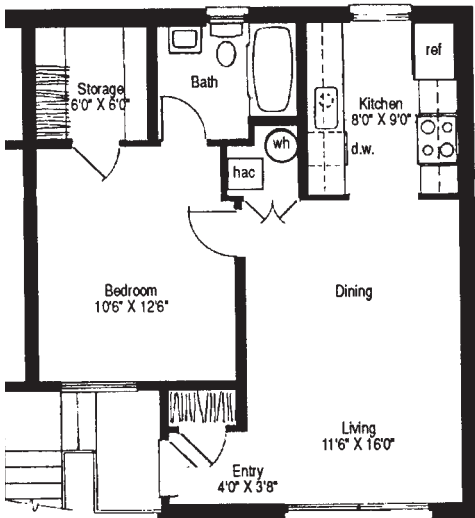

LITTLE CREEK APARTMENTS

Office: 2325 Cloverdale Ave
 Winston-Salem, NC
 (336) 724-1721
 Weekdays 8:00 - 5:30

**One Bedroom Apt.
 619 Sq. Ft.**

**Two Bedroom Apt.
 832 Sq. Ft.**

One Bedroom _____ Per Month

Two Bedroom _____ Per Month

FEATURES:

- Water Included in Rent
- Washer & Dryer Connections
- All Electric
- Central Heat & Air Conditioning
- Free Cablevision - (Expanded basic 2-77, Premium Channels Optional)
- Dishwasher
- Disposal
- Range
- Pets - (25 lbs. or less Allowed with agreement & Fee & Rent adjustment.)
- Carpeted