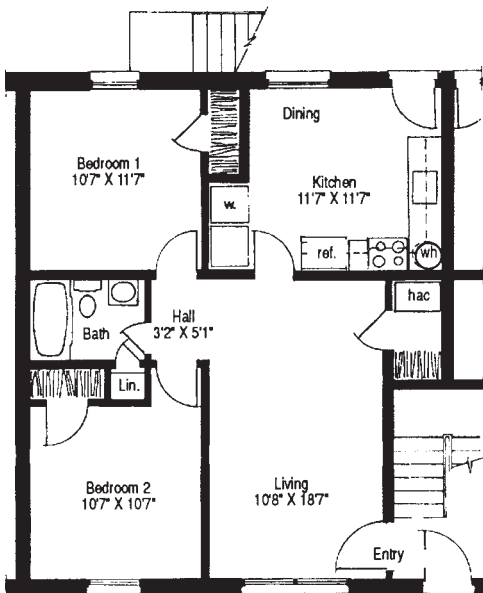

LITTLE CREEK APARTMENTS

Office: 2325 Cloverdale Ave
 Winston-Salem, NC
 (336) 724-1721
 Weekdays 8:00 - 5:30

**One Bedroom Apt.
 619 Sq. Ft.**

**Two Bedroom Apt.
 832 Sq. Ft.**

One Bedroom _____ Per Month

Two Bedroom _____ Per Month

FEATURES:

- Water Included in Rent
- Washer & Dryer Connections
- All Electric
- Central Heat & Air Conditioning
- Free Cablevision - (Expanded basic 2-77, Premium Channels Optional)
- Dishwasher
- Disposal
- Range
- Pets - (25 lbs. or less Allowed with agreement & Fee & Rent adjustment.)
- Carpeted